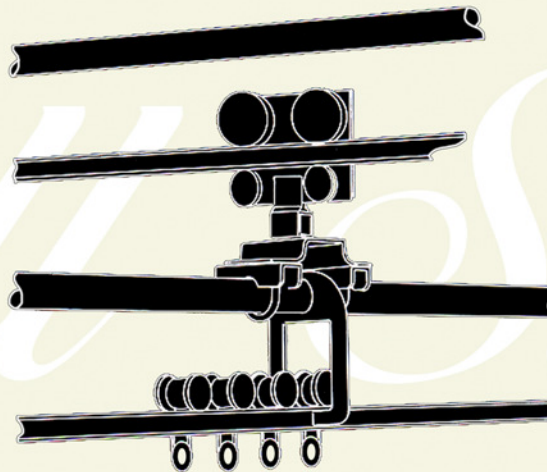

## Special Carriers

We are able to fabricate any carrier to suit any of our range of curtain tracks to carry lights, camera equipment, welding curtains etc.

Working of the special carriers may be by all the standard methods - electric controller, hand-winch, hand-line or walk-along.

Both straight and curved tracks are suitable for use with special carriers.

Ball-raced carrier with internal spring lock for carrying lights etc. A hook pole is used to pull down the sprung ring thus enabling the unit to be moved to any position.

## Track Carrying Carriers

Ball raced carrier to support tracks running up-down stage.

The range of loadings that can be carried is dependant upon the span that the track is fixed at, but any modification can be made to either the track fabrication or the carrier to enable virtually any normal load to be used.

## Swivel & Scenery Carriers

Swivel arm carriers are commonly used in schools and theatres alike. These heavy duty carriers can be supplied with a brake or can be modified for use on hand-line or electric curtain tracks.