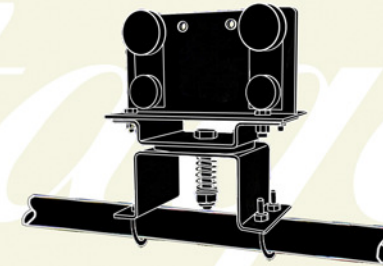

## Special Carriers

We are able to fabricate any carrier to suit any of our range of curtain tracks to carry lights, camera equipment, welding curtains etc.

Working of the special carriers may be by all the standard methods - electric controller, hand-winch, hand-line or walk-along.

Both straight and curved tracks are suitable for use with special carriers.

Ball-raced carrier with internal spring lock for carrying lights etc. A hook pole is used to pull down the sprung ring thus enabling the unit to be moved to any position.

## Track Carrying Carriers

Ball raced carrier to support tracks running up-down stage.

The range of loadings that can be carried is dependant upon the span that the track is fixed at, but any modification can be made to either the track fabrication or the carrier to enable virtually any normal load to be used.

## Swivel & Scenery Carriers

Swivel arm carriers are commonly used in schools and theatres alike. These heavy duty carriers can be supplied with a brake or can be modified for use on hand-line or electric curtain tracks.